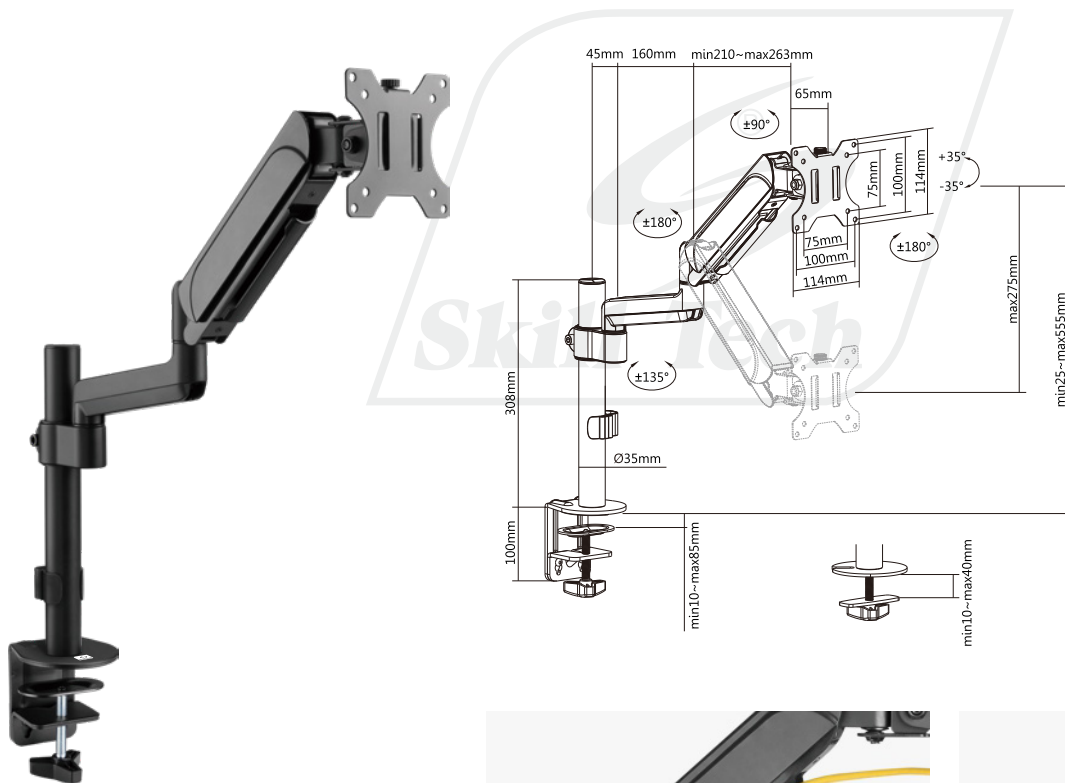

SH48 C012

Counterbalance Monitor Arm

Fits most 17"-32" Monitors

Screen Size
17"-32"

VESA Compatible
75x75 100x100

Weight Capacity
1-9kg/2.2-19.8lbs

Tilt Range
+35° - -35°

Swivel Range
+90° - -90°

Screen Rotation
+180° - -180°

Curved Monitor

Aesthetically designed
with functionality
and ease

Built-in Cable Management

Detachable VESA Plate